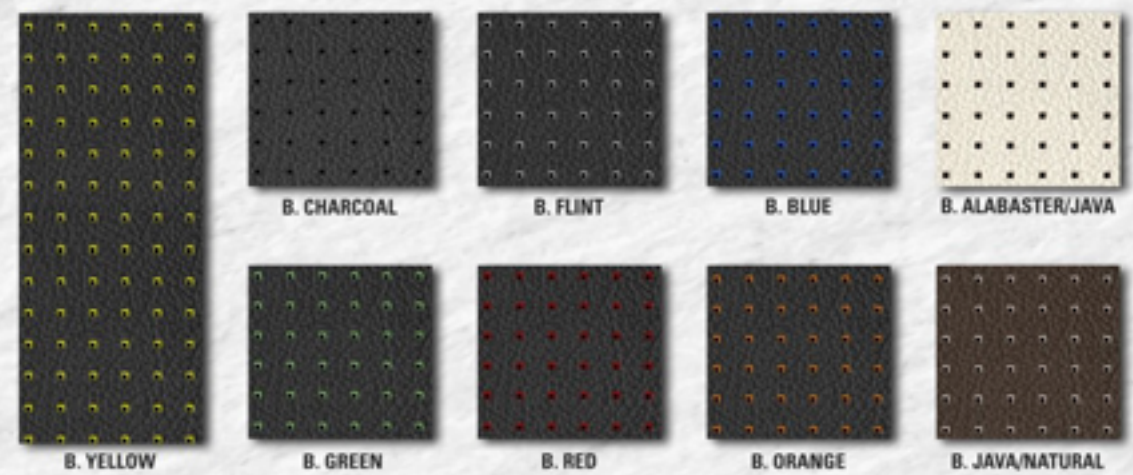

Barracuda
 SQUARE PERFORATED DUO-TONE LEATHER

>dc400

INTÉRIEURS EN CUIR

CUSTOM EMBROIDERY
\$400 (PER PAIR)

DOUBLE DIAMOND
STITCH

SINGLE DIAMOND
STITCH

BARRACUDA
PERFORATED DUO-TONE >dc400

6TH MIDDLE SUV SEAT 100
PERFORATION 100
2 TONE COLOR 100
PIPING 100
COLOR STITCH 100
DIAMOND STITCH 400

1 ROW INTERIOR 1599
2 ROW INTERIOR 1799
3 ROW INTERIOR 2299

OPTIONS DE LUXE

OPTION 1

BENTLEY CUIR
CONNOLLY LEATHER
499

OPTION 2

SIÈGE VENTILÉ
VENTILATED SEAT

899
CHAQUE
EACH

OPTION 3